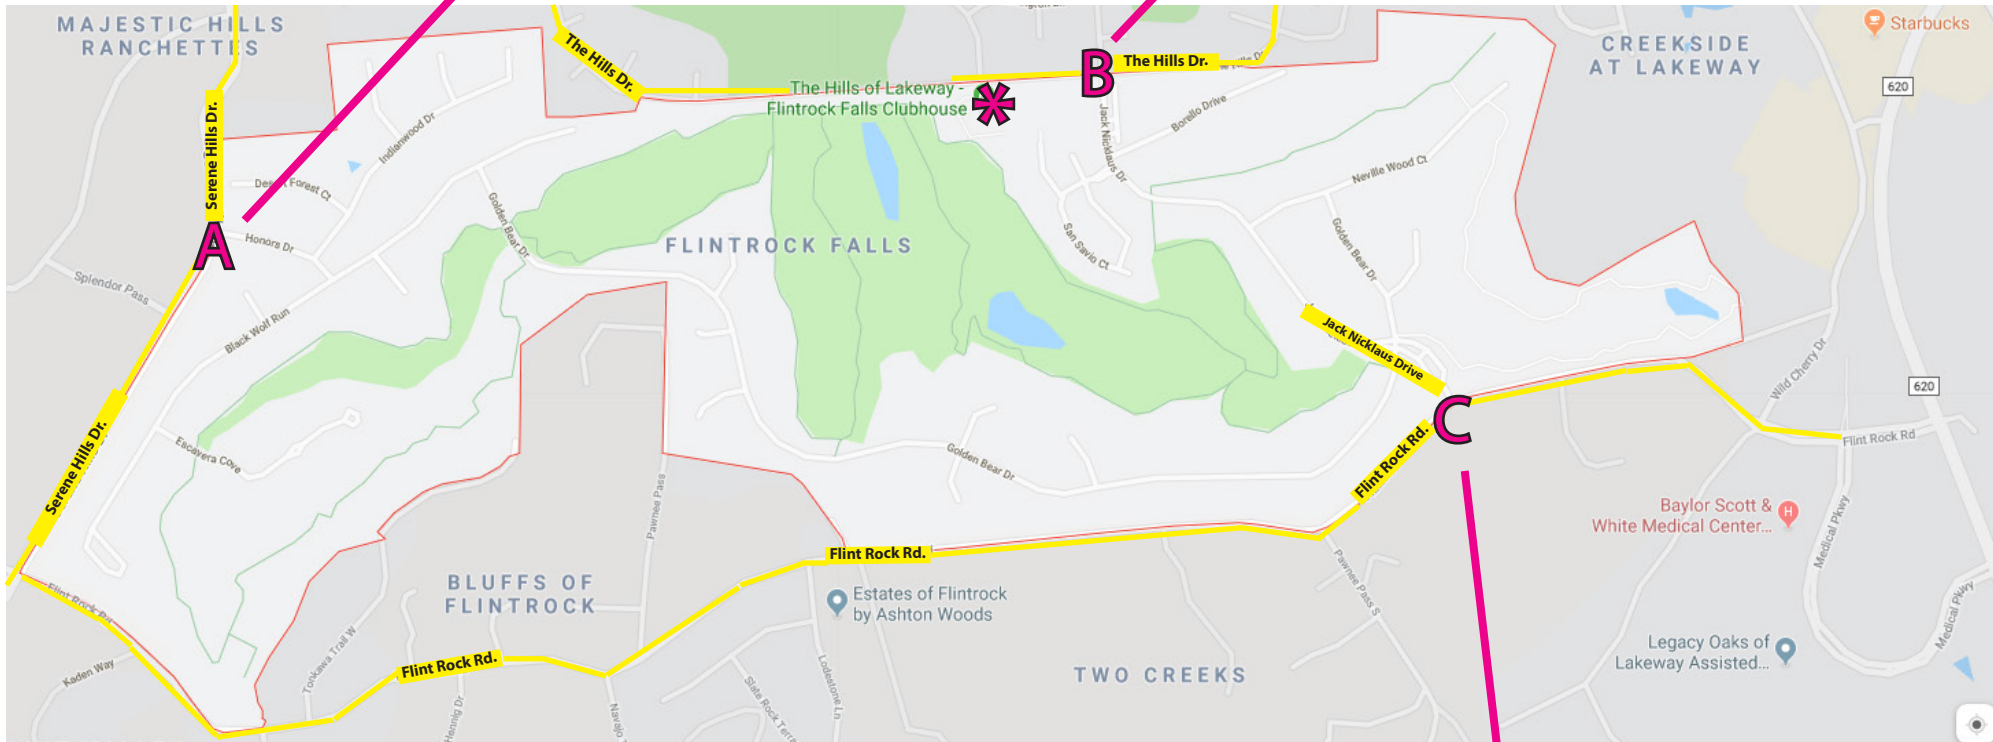

"A" ENTRANCE
CLUBCORP MEMBERS:

- Please enter via the Honors Dr. gate off Serene Hills Dr. (preferred)
- Or the right lane at the guarded gate off Flintrock Rd.

"B" ENTRANCE
RESIDENTS OF THE HILLS:

- Please enter via the gate on The Hills Dr.

"C" ENTRANCE
NON RESIDENTS & NON-CLUBCORP MEMBERS:

- Navigate to 100 Jack Nicklaus Dr. to the guarded entry off Flintrock Rd.
 - Use the left hand lane
 - Give your last name to the guard